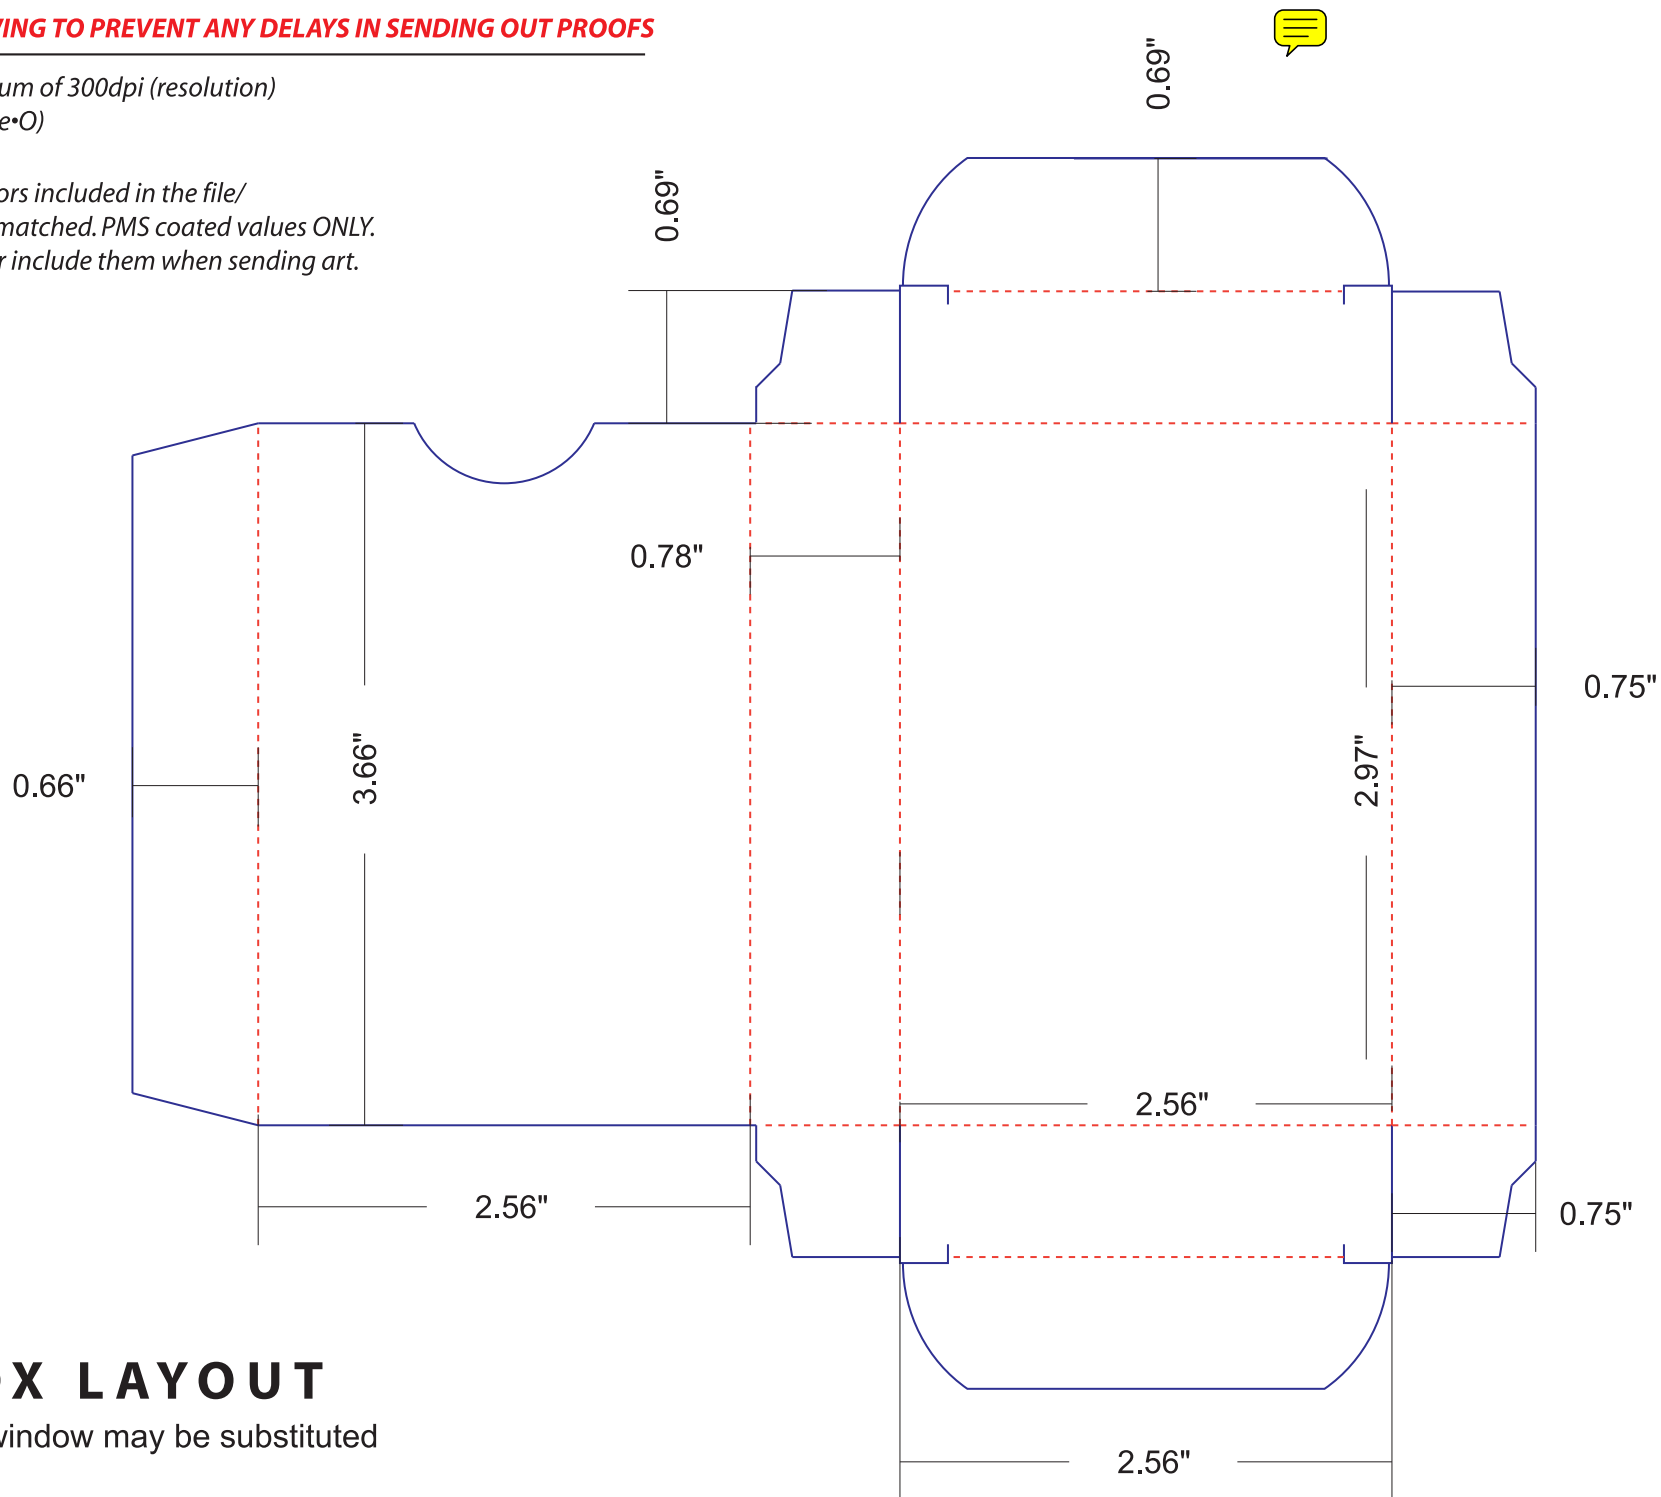

PLEASE NOTE THE FOLLOWING TO PREVENT ANY DELAYS IN SENDING OUT PROOFS

- Images need to be a minimum of 300dpi (resolution)
- Outline all fonts (Shift•Apple•O)
- Make a note of the PMS colors included in the file/
what PMS colors you want matched. PMS coated values ONLY.
- Embed all linked files and/or include them when sending art.

POKER BOX LAYOUT

Use with window, no window may be substituted
DIMS +/- 0.01"